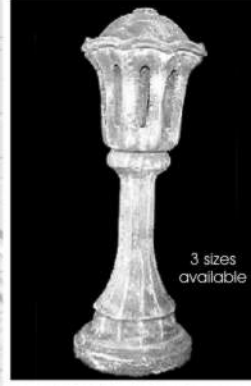

GARDENLIGHTS ○ TUINLIGTE

Swazi small

1GL001
287kg
Consists of:
1GLSS002
Swazi roof med
12kg
1GLSS005
Swazi head med
16kg
1GL008
Londen ped sml
143kg
1GL009
Londen ped long
128kg
1GLSS023
Londen pedestal

3 sizes available

Swazi fluted

1GL002
430 x 270 x 1130
78kg
Consists of:
1GLSS002
Swazi roof med
12kg
1GLSS005
Swazi head med
16kg
1GLSS007
Swazi fluted
pedestal
50kg

Scollop

1GL003
197kg
Consists of:
1GLSS011
Scollop roof 8kg
1GLSS012
Scollop head
17kg
1GLSS008
Londen ped sml
50kg
1GLSS023
Londen ped med
55kg
1GLSS009
Londen ped long
67kg