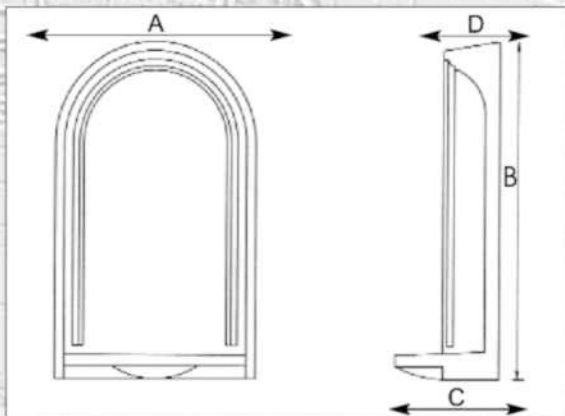

ALCOVES/WALL NICHE ○ MUURNISSE

Max Floral Alcove

1WN010
To fit Double wall only
See table below

AVAILABLE WITH OR
WITHOUT
DOWELS TO FIT
AGAINST EXISTING
WALL.

**NON STANDARD ITEMS
MINIMUM OF 20% EXTRA**

Code	Description	A Width	B Height	C Bed	D Thickness	Weight/Kg
+ Single Wall 0 Double Wall						
+0 1WN010	Max Floral Alcove	600	960	400	330	165
+0 1WN011	De Leeu Mini Alcove	600	650	280	280	32
+0 1WN012	De Leeu Maxi Alcove	480	880	270	270	49
+0 1WN013	Pine Alcove	500	940	255	255	128
+0 1WN014	Brick Pattern Niche	540	770	165	165	41

Small Column Niche

1WN017
280W x 550H
x 80D
10kg
To fit against
wall

Small Fan Niche

1WN016
280W x 525H x 80D
10kg
To fit against wall

Down Light Holder (GRC)

7WN020
510H x 350W x
200D
Fall inside 100
thick
12kg

WALL NICHE PROFILE

See table for weights and dimensions

Pan Alcove

1WN002
Pan Alcove to fit double and single wall
1WN003
Giant Alcove to fit double wall only

Mini/Junior Alcove

1WN004
Mini Alcove to fit double and single wall
1WN005
Junior Mini to fit double and single wall
1WN006
Maxi Mini Alcove to fit double and single wall