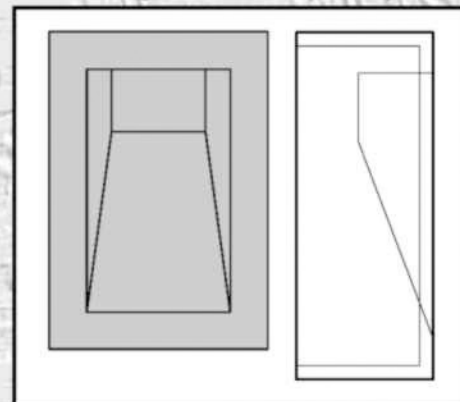

ALCOVES/WALL NICHE ○ MUURNISSE

Max Floral Alcove

1WN010
To fit Double wall only
See table below

AVAILABLE WITH OR
WITHOUT
DOWELS TO FIT
AGAINST EXISTING
WALL.

**NON STANDARD ITEMS
MINIMUM OF 20% EXTRA**

Code	Description	A Width	B Height	C Bed	D Thickness	Weight/Kg
+ Single Wall 0 Double Wall						
+0 1WN010	Max Floral Alcove	600	960	400	330	165
+0 1WN011	De Leeu Mini Alcove	600	650	280	280	32
+0 1WN012	De Leeu Maxi Alcove	480	880	270	270	49
+0 1WN013	Pine Alcove	500	940	255	255	128
+0 1WN014	Brick Pattern Niche	540	770	165	165	41

Brick Pattern Niche

1WN014
540W x 770H
x 165D
41kg
To fit double
and single wall
1WN014A
Brick Pattern
Support
190H x 525W
x 115D
10kg

Wall Niche Frame

1WN015A
475W x 850H x
210D
9kg
To fit against
wall
1WN015B
Wall Niche
Support only
480 x 200 x 250
10kg

Small Column Niche

1WN017
280W x 550H
x 80D
10kg
To fit against
wall

Small Fan Niche

1WN016
280W x 525H x 80D
10kg
To fit against wall

Down Light Holder (GRC)

7WN020
510H x 350W x
200D
Fall inside 100
thick
12kg

WALL NICHE PROFILE

See table for weights and dimensions

Pan Alcove

1WN002
Pan Alcove to fit double and single wall
1WN003
Giant Alcove to fit double wall only

Mini/Junior Alcove

1WN004
Mini Alcove to fit double and single wall
1WN005
Junior Mini to fit double and single wall
1WN006
Maxi Mini Alcove to fit double and single wall